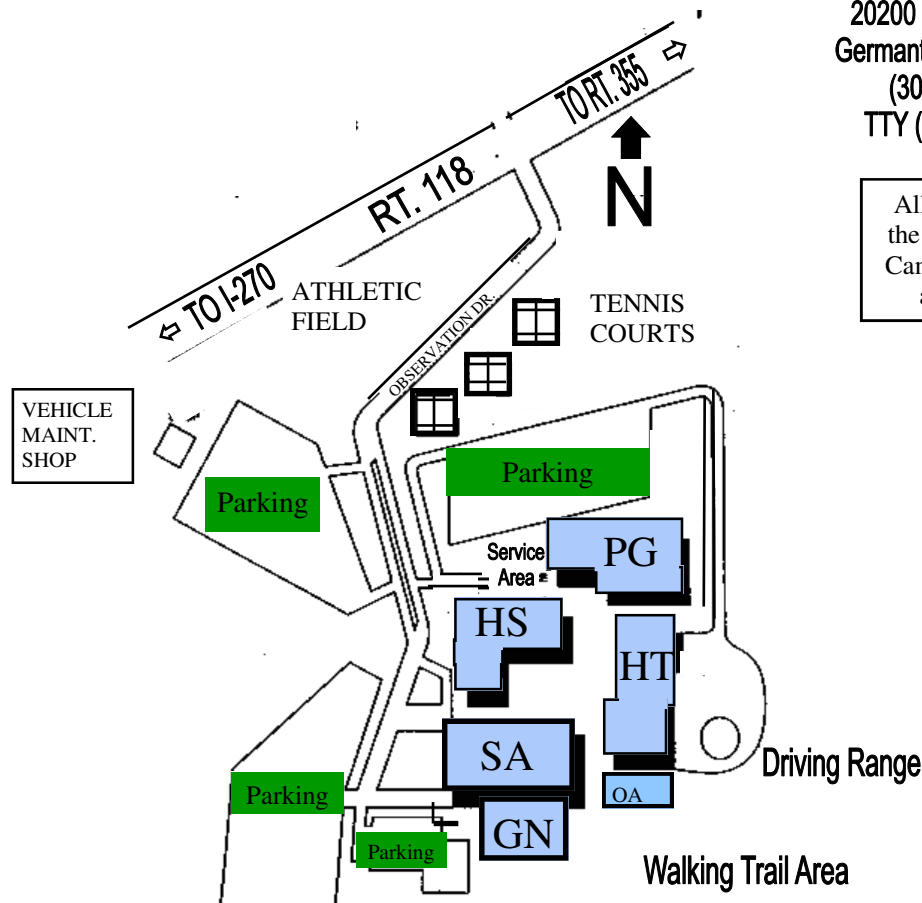

Montgomery College Germantown Campus

Montgomery College
20200 Observation Dr
Germantown, MD 20876
(301)353-7700
TTY (301)540-2133

All buildings at the Germantown Campus are fully accessible.

To Germantown Campus

By Car: Take I-270 North or South to Exit 15 East (Route 118) toward Damascus. Continue about one mile to the first traffic light at Observation Drive; turn right. Follow the campus driveway to the visitor's parking lot on the right.

By Metro: Take the Red Line train to Shady Grove station, then transfer to Ride On Bus Route 55, 61 or 62 to on-campus stop.

By Bus: Take Metro bus #Q2 (Veirs Mill Road line) to Shady Grove Metro station, then transfer to Ride-On Bus Route 55, 61 or 62 to on-campus stop.

By Ride-On Bus: Take Route 55, 61 or 62.

Legend of Buildings

- GN Greenhouse
- HS Humanities and Social Sciences
- HT High Technology and Science Center
- OA Office Annex
- PG Physical Education Complex
- SA Sciences and Applied Studies Building
  (Security Office and Admissions, Records and Registrations)