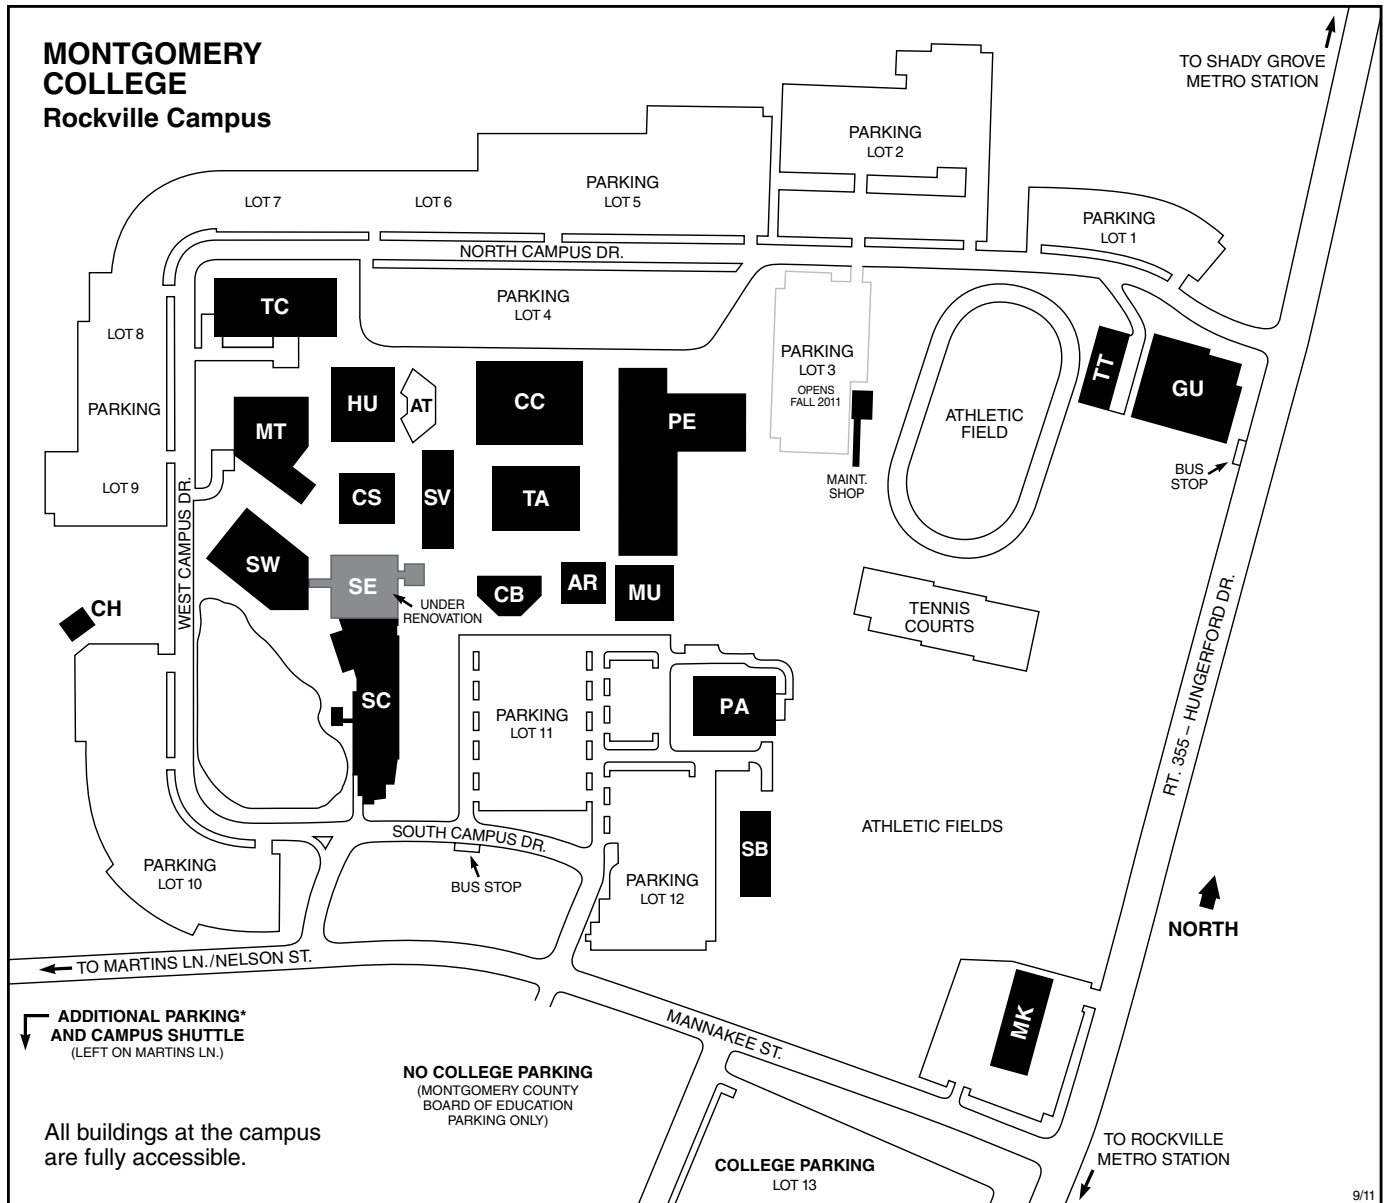

MONTGOMERY COLLEGE

Rockville Campus Map

Montgomery College Rockville Campus

51 Mannakee Street
Rockville, MD 20850
240-567-5000
TTY 301-294-9672

www.montgomerycollege.edu
For updates to campus maps, visit
www.montgomerycollege.edu/maps.

Rockville Campus Legend of Buildings

(as of September 2011)

AR Paul Peck Art Building
AT Amphitheatre

CB Counseling and Advising Building (Security Office)
CC Campus Center (Workforce Development & Continuing Education)
CH Child Care Center
CS Computer Science Building
GU Homer S. Gudelsky Institute for Technical Education
HU Humanities Building
MK Mannakee Building (Central Services)
MT Gordon and Marilyn Macklin Tower
MU Music Building

PA Robert E. Parilla Performing Arts Center
PE Physical Education Center
SB South Campus Instruction Building
SC Science Center
SE Science East Building (under renovation)
SV Student Services Building (Admissions Office)
SW Science West Building
TA Theatre Arts Building
TC Technical Center
TT Interim Technical Training Center

*Parking at Rockville Municipal Swim Center. Take Mannakee Street to left on Martins Lane.